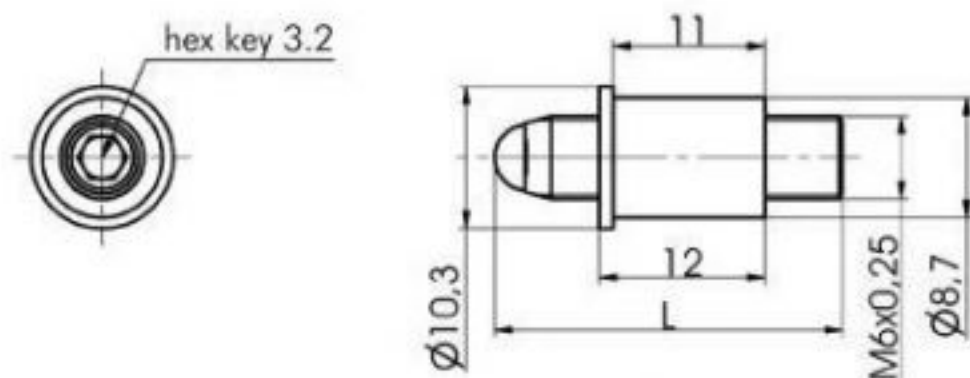

Ultra-Fine Hex Adjustment Screws

9SH127N

Model	Travel, mm	L, mm
9SH127N-5	5	28
9SH127N-10	10	33
9SH127N-25	25	48

Ultra-Fine Hex Adjustment Screws

9SH127BN

Model	Travel, mm	L, mm
9SH127BN-5	5	25
9SH127N-10	10	30
9SH127N-25	25	45

Ultra-Fine Hex Adjustment Screws

9SH127

Model	Travel, mm	L, mm
9SH127-7	7	22
9SH127-10	10	25
9SH127-25	25	40

Ultra-Fine Hex Adjustment Screws

9SH127B

Model	Travel, mm	L, mm
9SH127B-7	7	19
9SH127B-10	10	22
9SH127B-25	25	37