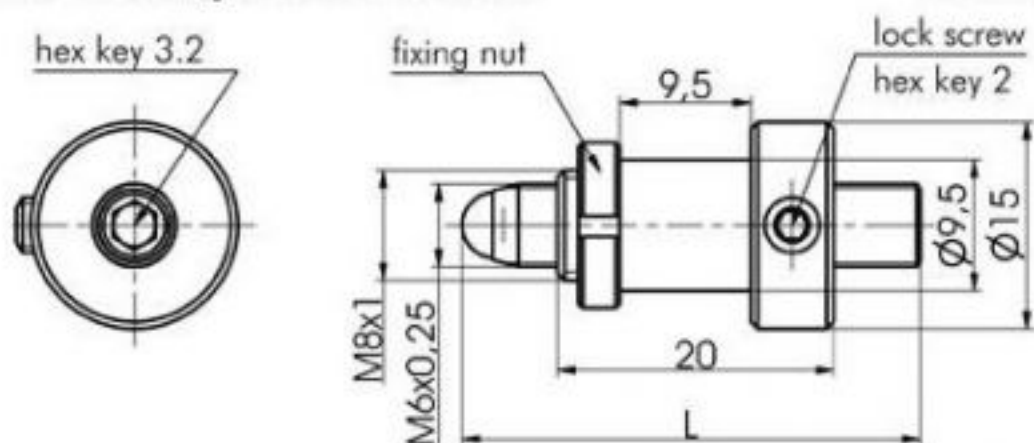

Ultra-Fine Hex Adjustment Screws

9SH127M

Model	Travel, mm	L, mm
9SH127M-7	7	20
9SH127M-10	10	23
9SH127M-25	25	38

Ultra-Fine Hex Adjustment Screws

9SH127BM

Model	Travel, mm	L, mm
9SH127BM-7	7	19
9SH127BM-10	10	22
9SH127BM-25	25	37

Ultra-Fine Hex Adjustment Screws

9SH127N

Model	Travel, mm	L, mm
9SH127N-5	5	28
9SH127N-10	10	33
9SH127N-25	25	48

Ultra-Fine Hex Adjustment Screws

9SH127BN

Model	Travel, mm	L, mm
9SH127BN-5	5	25
9SH127N-10	10	30
9SH127N-25	25	45

Ultra-Fine Hex Adjustment Screws

9SH127

Model	Travel, mm	L, mm
9SH127-7	7	22
9SH127-10	10	25
9SH127-25	25	40

Ultra-Fine Hex Adjustment Screws

9SH127B

Model	Travel, mm	L, mm
9SH127B-7	7	19
9SH127B-10	10	22
9SH127B-25	25	37