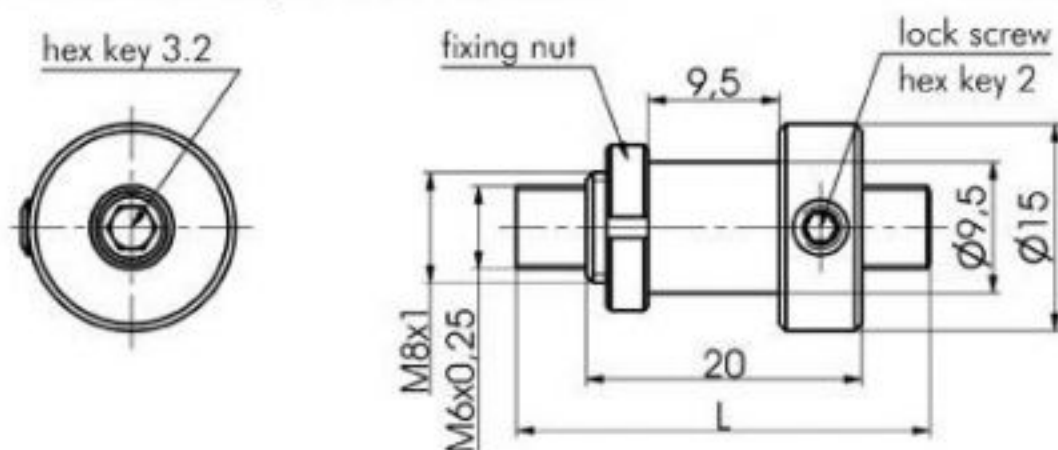

Ultra-Fine Hex Adjustment Screws

9SH127M

Model	Travel, mm	L, mm
9SH127M-7	7	20
9SH127M-10	10	23
9SH127M-25	25	38

Ultra-Fine Hex Adjustment Screws

9SH127BM

Model	Travel, mm	L, mm
9SH127BM-7	7	19
9SH127BM-10	10	22
9SH127BM-25	25	37

Ultra-Fine Hex Adjustment Screws

9SH127N

Model	Travel, mm	L, mm
9SH127N-5	5	28
9SH127N-10	10	33
9SH127N-25	25	48

Ultra-Fine Hex Adjustment Screws

9SH127BN

Model	Travel, mm	L, mm
9SH127BN-5	5	25
9SH127N-10	10	30
9SH127N-25	25	45

Ultra-Fine Hex Adjustment Screws

9SH127

Model	Travel, mm	L, mm
9SH127-7	7	22
9SH127-10	10	25
9SH127-25	25	40

Ultra-Fine Hex Adjustment Screws

9SH127B

Model	Travel, mm	L, mm
9SH127B-7	7	19
9SH127B-10	10	22
9SH127B-25	25	37