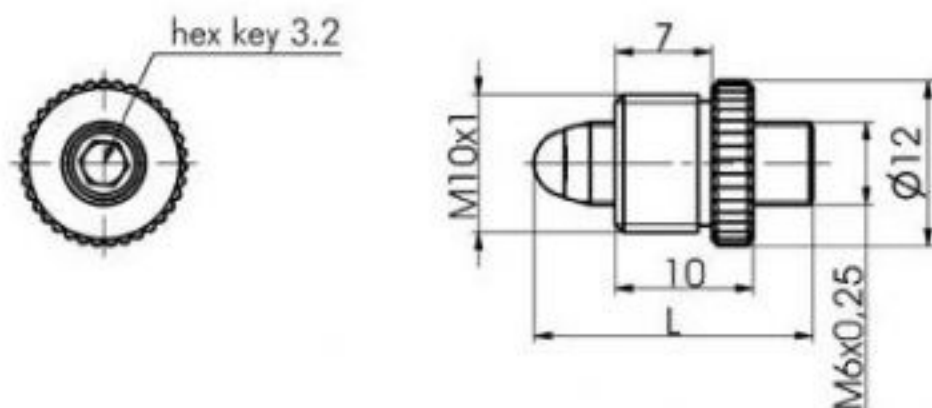

Ultra-Fine Hex Adjustment Screws

9SH127M

Model	Travel, mm	L, mm
9SH127M-7	7	20
9SH127M-10	10	23
9SH127M-25	25	38

Ultra-Fine Hex Adjustment Screws

9SH127BM

Model	Travel, mm	L, mm
9SH127BM-7	7	19
9SH127BM-10	10	22
9SH127BM-25	25	37

Ultra-Fine Hex Adjustment Screws

9SH127N

Model	Travel, mm	L, mm
9SH127N-5	5	28
9SH127N-10	10	33
9SH127N-25	25	48

Ultra-Fine Hex Adjustment Screws

9SH127BN

Model	Travel, mm	L, mm
9SH127BN-5	5	25
9SH127N-10	10	30
9SH127N-25	25	45

Ultra-Fine Hex Adjustment Screws

9SH127

Model	Travel, mm	L, mm
9SH127-7	7	22
9SH127-10	10	25
9SH127-25	25	40

Ultra-Fine Hex Adjustment Screws

9SH127B

Model	Travel, mm	L, mm
9SH127B-7	7	19
9SH127B-10	10	22
9SH127B-25	25	37