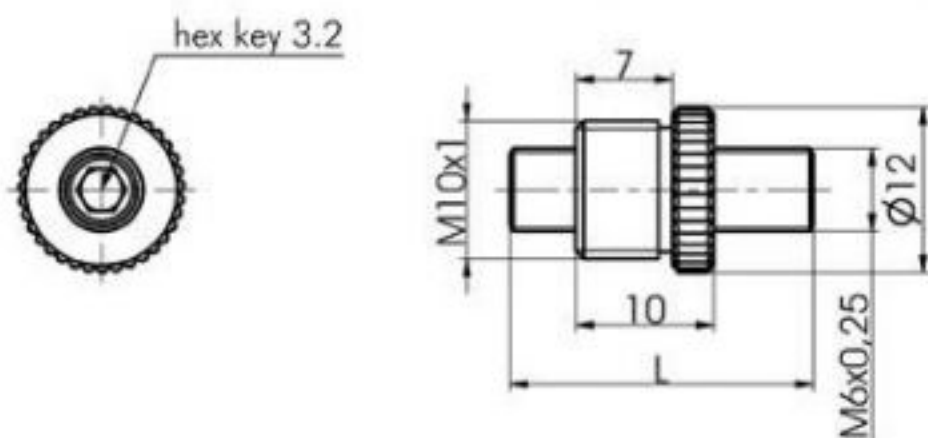

Ultra-Fine Hex Adjustment Screws

9SH127M

Model	Travel, mm	L, mm
9SH127M-7	7	20
9SH127M-10	10	23
9SH127M-25	25	38

Ultra-Fine Hex Adjustment Screws

9SH127BM

Model	Travel, mm	L, mm
9SH127BM-7	7	19
9SH127BM-10	10	22
9SH127BM-25	25	37

Ultra-Fine Hex Adjustment Screws

9SH127N

Model	Travel, mm	L, mm
9SH127N-5	5	28
9SH127N-10	10	33
9SH127N-25	25	48

Ultra-Fine Hex Adjustment Screws

9SH127BN

Model	Travel, mm	L, mm
9SH127BN-5	5	25
9SH127N-10	10	30
9SH127N-25	25	45

Ultra-Fine Hex Adjustment Screws

9SH127

Model	Travel, mm	L, mm
9SH127-7	7	22
9SH127-10	10	25
9SH127-25	25	40

Ultra-Fine Hex Adjustment Screws

9SH127B

Model	Travel, mm	L, mm
9SH127B-7	7	19
9SH127B-10	10	22
9SH127B-25	25	37