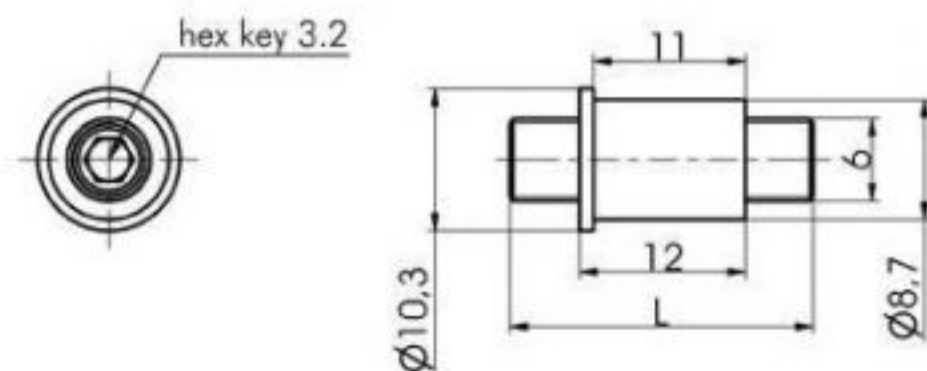

Ultra-Fine Hex Adjustment Screws

9SH127

Model	Travel, mm	L, mm
9SH127-7	7	22
9SH127-10	10	25
9SH127-25	25	40

Ultra-Fine Hex Adjustment Screws

9SH127B

Model	Travel, mm	L, mm
9SH127B-7	7	19
9SH127B-10	10	22
9SH127B-25	25	37