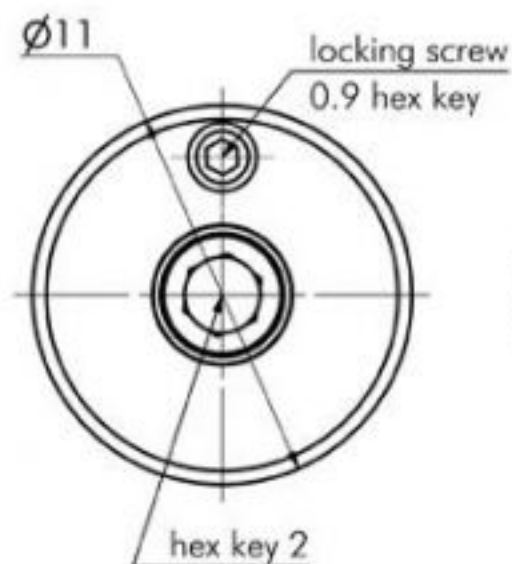

Fine Hex Adjustment Screw

9SH147ML