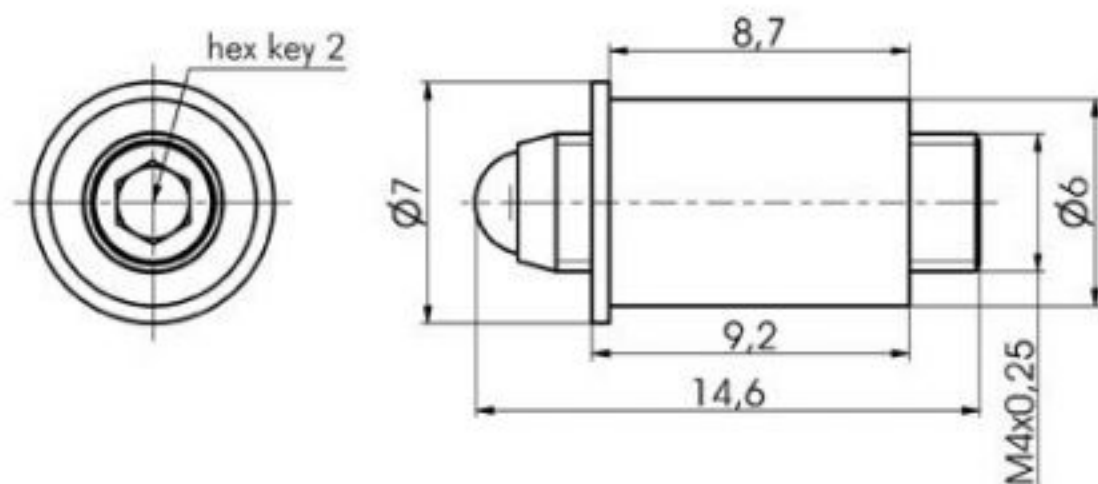

Fine Hex Adjustment Screw

9SH147