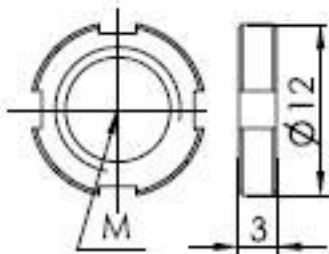

fixing
nuts

Model	M, mm
3N6X05	M6x0,5
3N8X1	M8x1