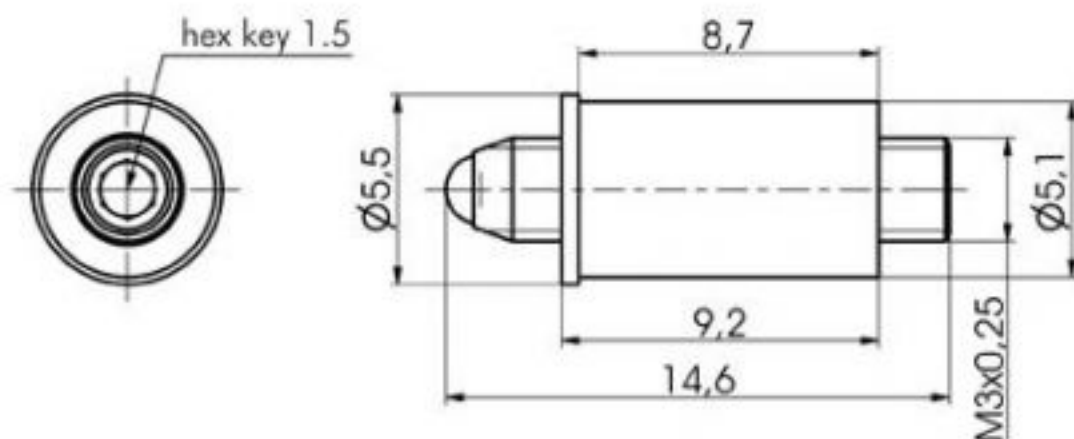

## Fine Hex Adjustment Screw

9SH137

## Fine Hex Adjustment Screw

9SH147